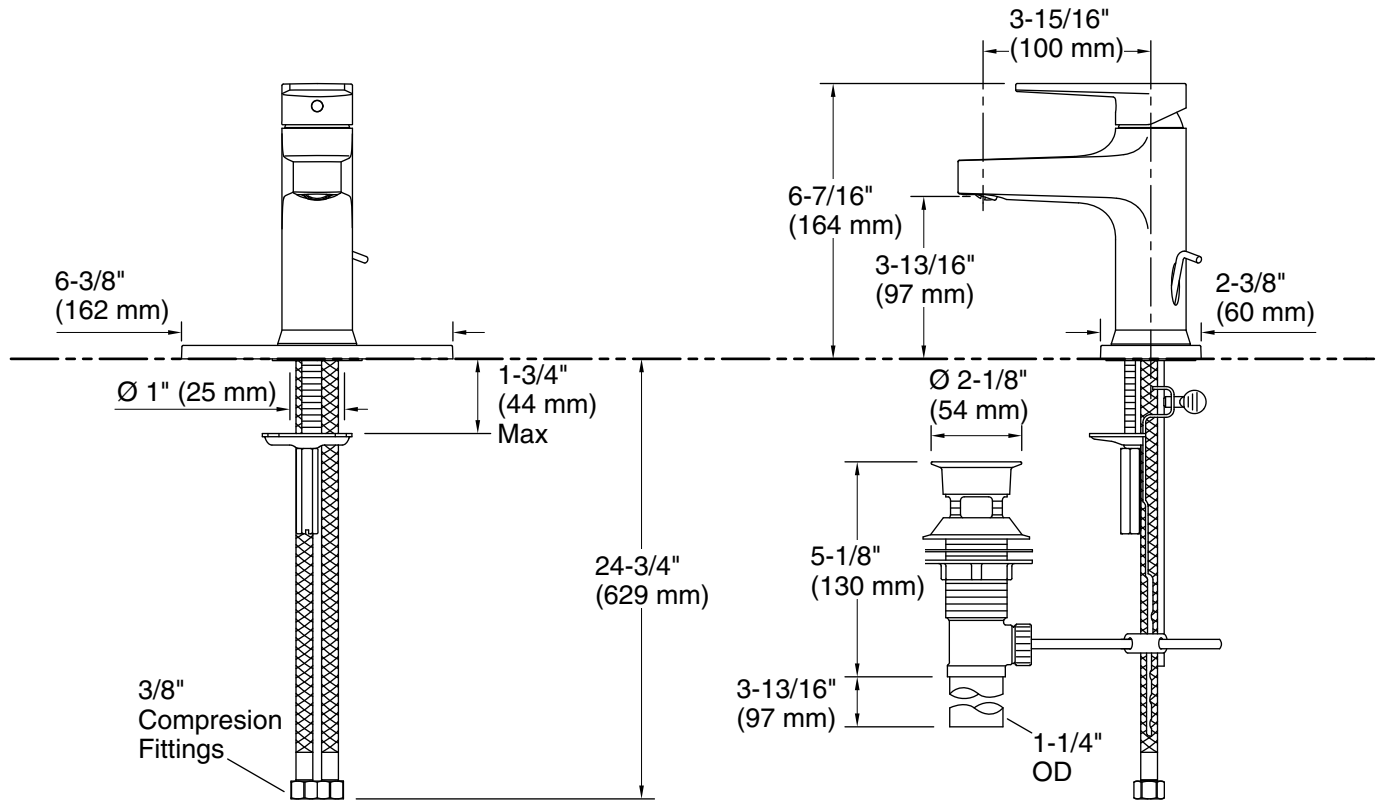

Features

- 3-15/16" (100 mm) spout reach
- 1.2 gpm (4.5 lpm) maximum flow rate
- Single lever handle allows for both on/off activation and temperature setting
- High-temperature limit setting for added safety
- KOHLER ceramic disc valves exceed industry longevity standards for a lifetime of durable performance
- Includes metal pop-up drain with 1-1/4" metal tailpiece

Material

- Premium metal construction for durability and reliability
- KOHLER finishes resist corrosion and tarnishing

Installation

- Coordinates with Pitch™ bath and shower trim
- Single-hole or three-hole installation (escutcheon plate included)
- Preattached flexible supply lines simplify installation

Technical Information

All product dimensions are nominal.

Faucet:

Flow rate: 1.2 gal/min (4.5 l/min)

Pressure: 60 psi (4.1 bar)

Drain included: Yes

Spout:

Spout reach: 3-15/16" (100 mm)